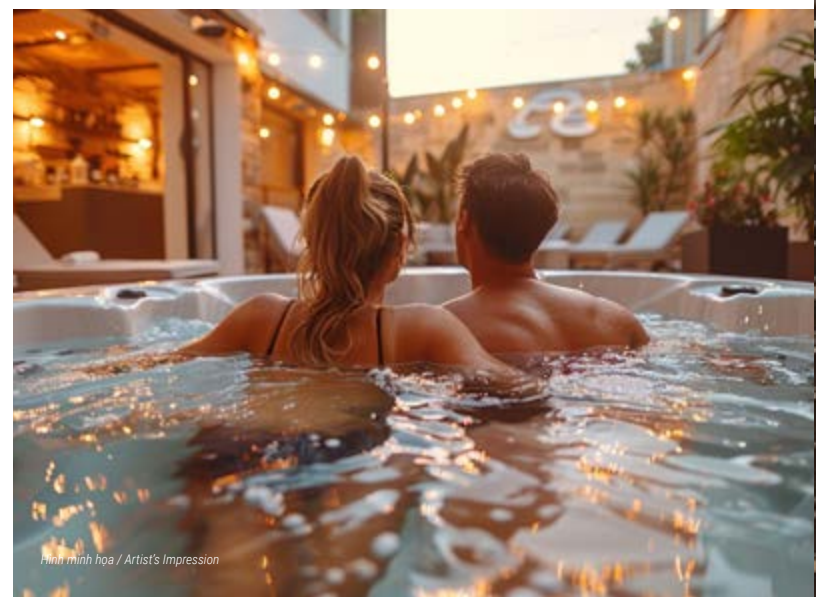

Thiết kế tỉ mỉ và đột phá của Biệt thự Biển tích hợp hệ thống chăm sóc sức khỏe tại gia với phòng xông hơi và jacuzzi hiện đại. Khu vực hồ bơi và BBQ ngoài trời tạo nên không gian lý tưởng cho các buổi tiệc ấm cúng. Tất cả các phòng ngủ đều được thiết kế hệ thống vệ sinh khép kín và ban công rộng rãi mang đến tầm nhìn tuyệt đẹp, tạo nên trải nghiệm nghỉ dưỡng sang trọng giữa thiên nhiên.

The meticulous and innovative design of the Beachfront Villa integrates a wellness system with a modern sauna and jacuzzi. The outdoor pool and BBQ area create the perfect setting for intimate gatherings. Each bedroom features an en-suite bathroom and spacious balcony offering stunning views, delivering a luxurious retreat experience amid nature.