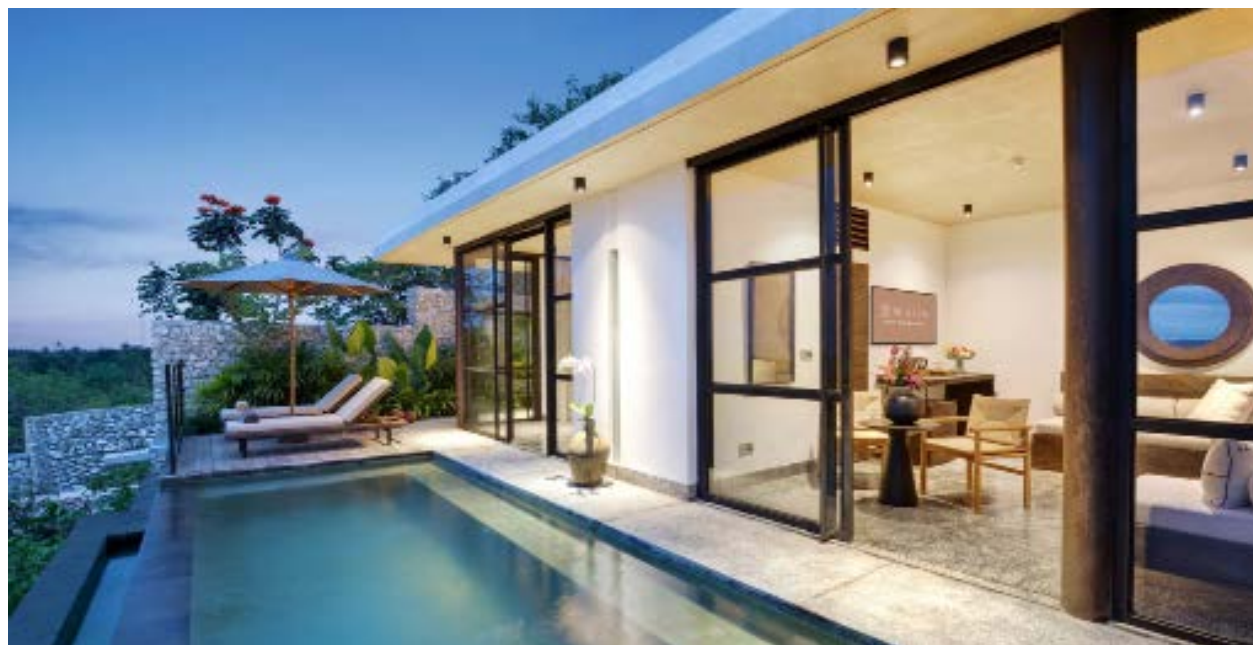

Thiên Đường Nghỉ Dưỡng Sinh Quyển Tiêu Chuẩn Vận Hành Đẳng Cấp Quốc Tế

*A Biosphere Resort Paradise
With World-Class Operation*

SOLARI được quản lý và vận hành bởi MĀUA, thương hiệu cao cấp nhất trong hệ sinh thái của Tập đoàn Swiss-Belhotel International (SBI). Tại đây, tiêu chuẩn hàng đầu về cá nhân hóa trải nghiệm được thiết lập, tập trung vào phục hồi và tái tạo. Các dịch vụ spa, trị liệu, yoga, cùng với ẩm thực theo yêu cầu đều được chăm chút tỉ mỉ, mang đến sự tối ưu hóa trải nghiệm cho thượng khách.

SOLARI is managed and operated by MĀUA, the premier brand within the Swiss-Belhotel International (SBI) ecosystem. Exceptional standards of personalized service are upheld, with a focus on rejuvenation and restoration. Meticulously crafted spa treatments, wellness therapies, yoga sessions, and bespoke dining options are elegantly designed to enrich the experience for distinguished guests.