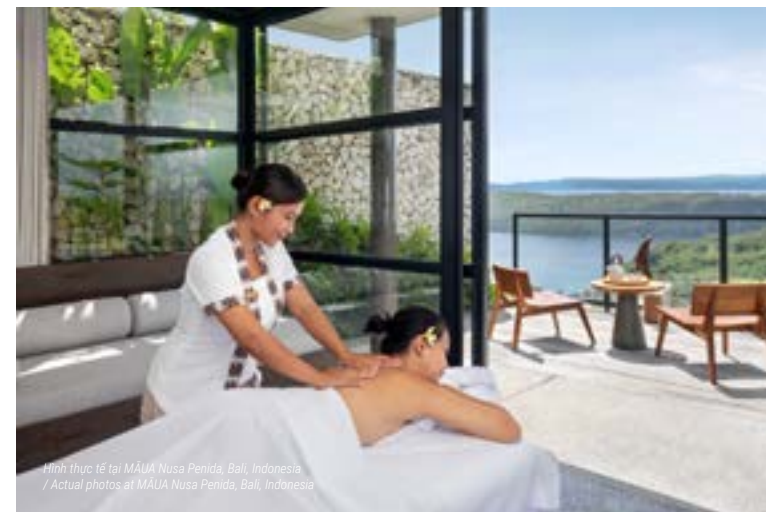

Thiên Đường Nghỉ Dưỡng Sinh Quyển Tiêu Chuẩn Vận Hành Đẳng Cấp Quốc Tế

*A Biosphere Resort Paradise
With World-Class Operation*

swiss-belhotel INTERNATIONAL
HOTELS & RESORTS

SOLARI được quản lý và vận hành bởi MĀUUA, thương hiệu cao cấp nhất trong hệ sinh thái của Tập đoàn Swiss-Belhotel International (SBI). Tại đây, tiêu chuẩn hàng đầu về cá nhân hóa trải nghiệm được thiết lập, tập trung vào phục hồi và tái tạo. Các dịch vụ spa, trị liệu, yoga, cùng với ẩm thực theo yêu cầu đều được chăm chút tỉ mỉ, mang đến sự tối ưu hóa trải nghiệm cho thượng khách.

SOLARI is managed and operated by Swiss-Belhotel International (SBI) under MĀUUA by Swiss-Belhotel brand, the premier brand within the SBI ecosystem. Exceptional standards of personalized service are upheld, with a focus on rejuvenation and restoration. Meticulously crafted spa treatments, wellness therapies, yoga sessions, and bespoke dining options are elegantly designed to enrich the experience for distinguished guests.

MĀUUA
by **swiss-belhotel**